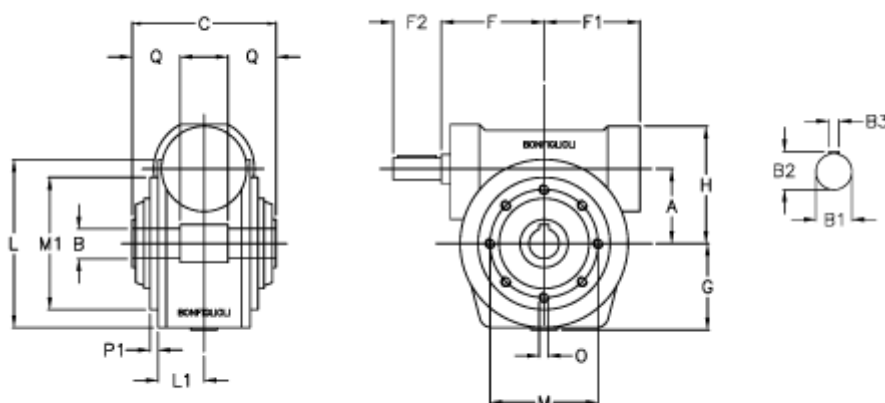

Article number: 3901044060700

Description: Worm gear with solid input shaft  
VF 44P-60-HS

## Measures

a	= 44.6	F1 = 54	O = M6x8
B	= 18	F2 = 30	P1 = 2.0
B1	= 11	g = 51	Q = 24.5
B2	= 12.5	H = 71	
B3	= 4	L = 80.0	
C	= 64	L1 = 35.0	
Description = VF 44P-xx-HS		m = 65	
F	= 54.0	M1 = 50	